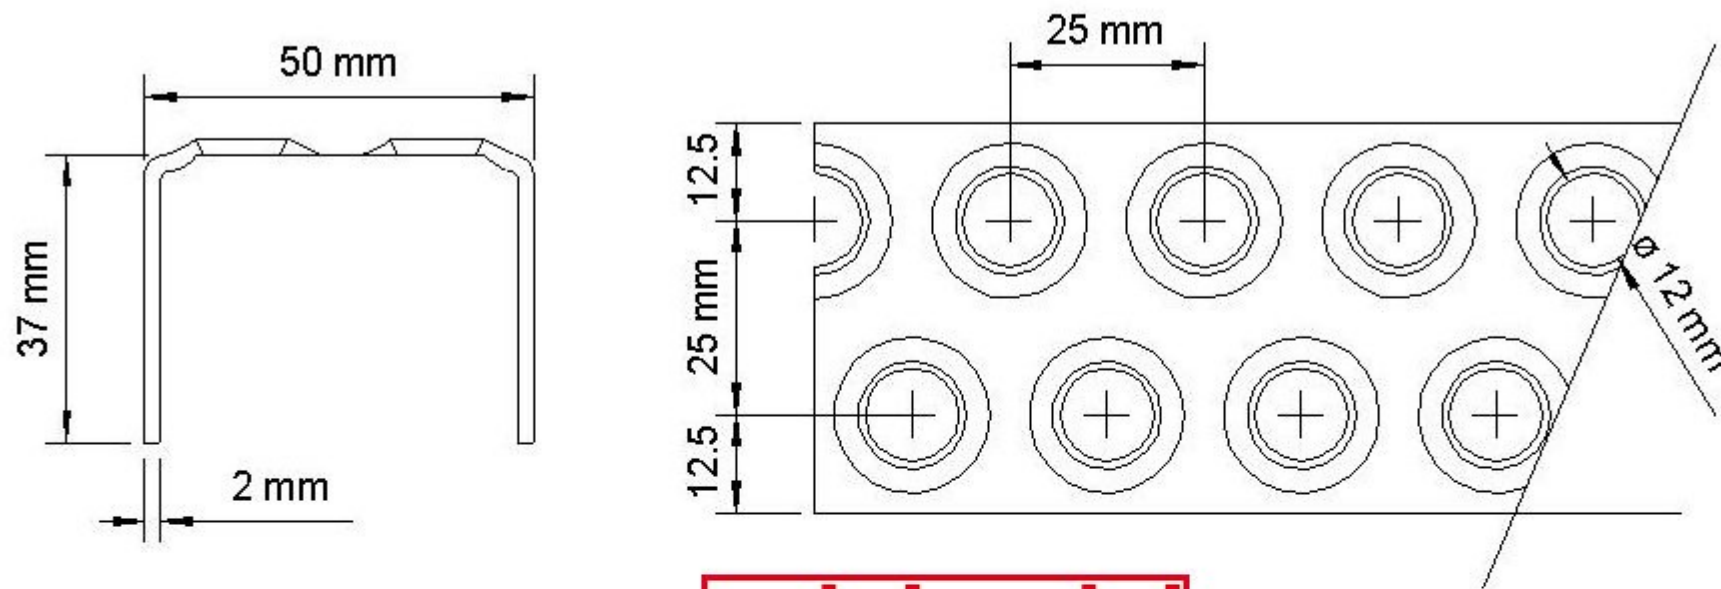

Double Hole Ladder Rungs Straight Ends

midgrid

Type : Double Hole Straight Ends

Size : 50 x 37 x 2 mm

Material : Mild Steel or Stainless Steel

Sizes : 500 mm, 1000 mm, 2000 mm