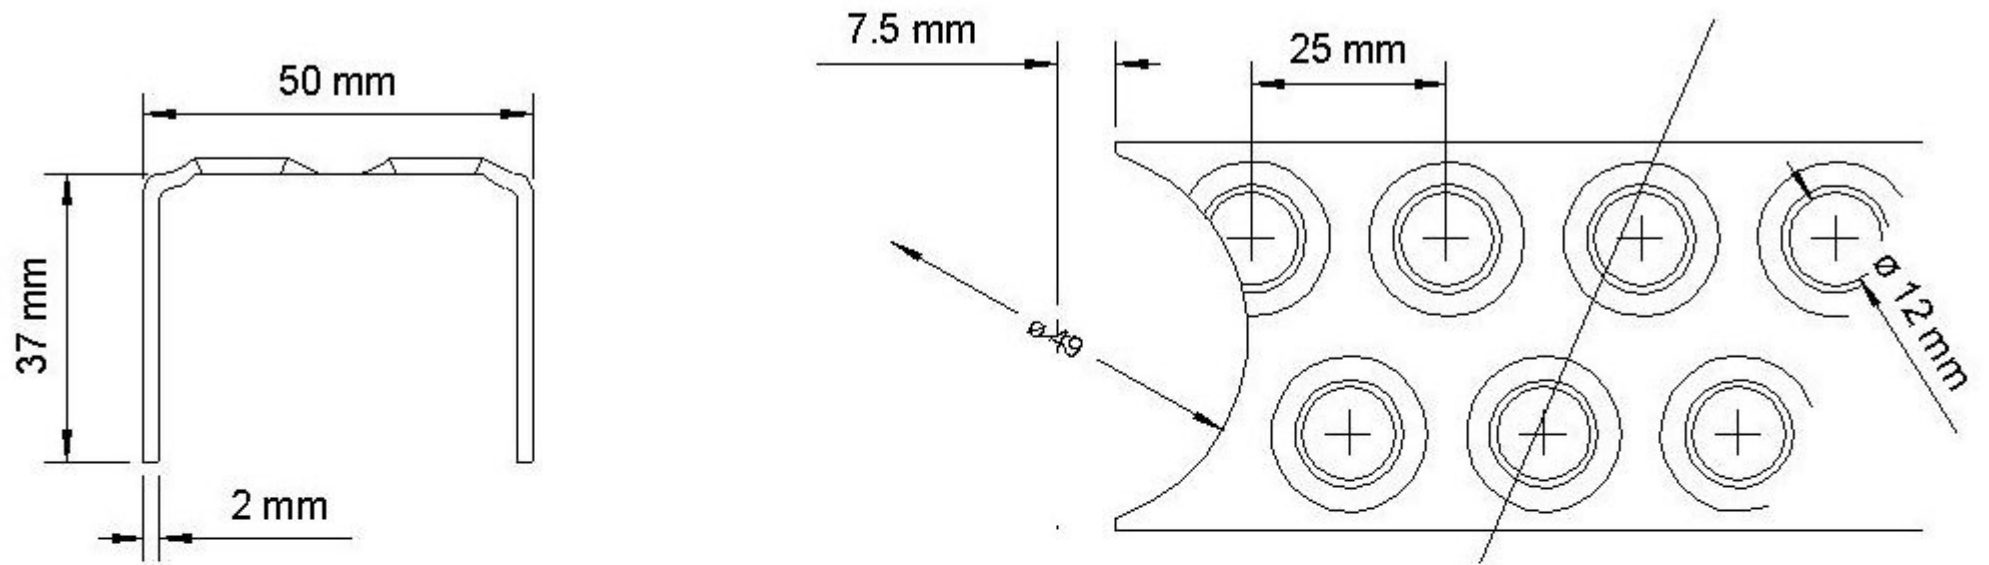

Double Hole Ladder Rungs Notched

midgrid

Type : Double Hole Notched

Size : 50 x 37 x 2 mm

Material : Mild Steel or Stainless Steel

Sizes : 500 mm