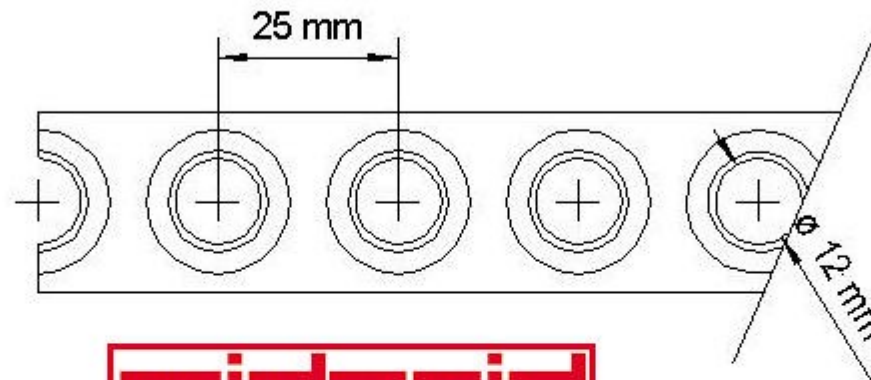

Single Hole Ladder Rungs

midgrid

Type : Single Hole Straight Ends

Size : 25 x 37 x 2 mm

Material : Mild Steel or Stainless Steel

Sizes : 500 mm, 1000 mm, 2000 mm