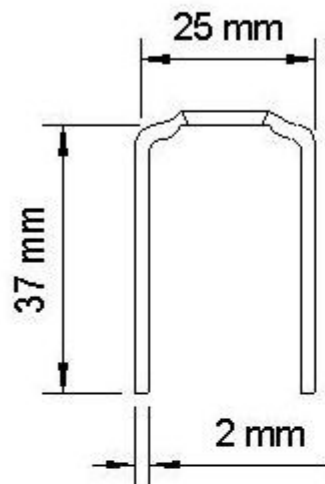

Single Hole Ladder Rungs

midgrid

Type : Single Hole Straight Ends

Size : 25 x 37 x 2 mm

Material : Mild Steel or Stainless Steel

Sizes : 500 mm, 1000 mm, 2000 mm